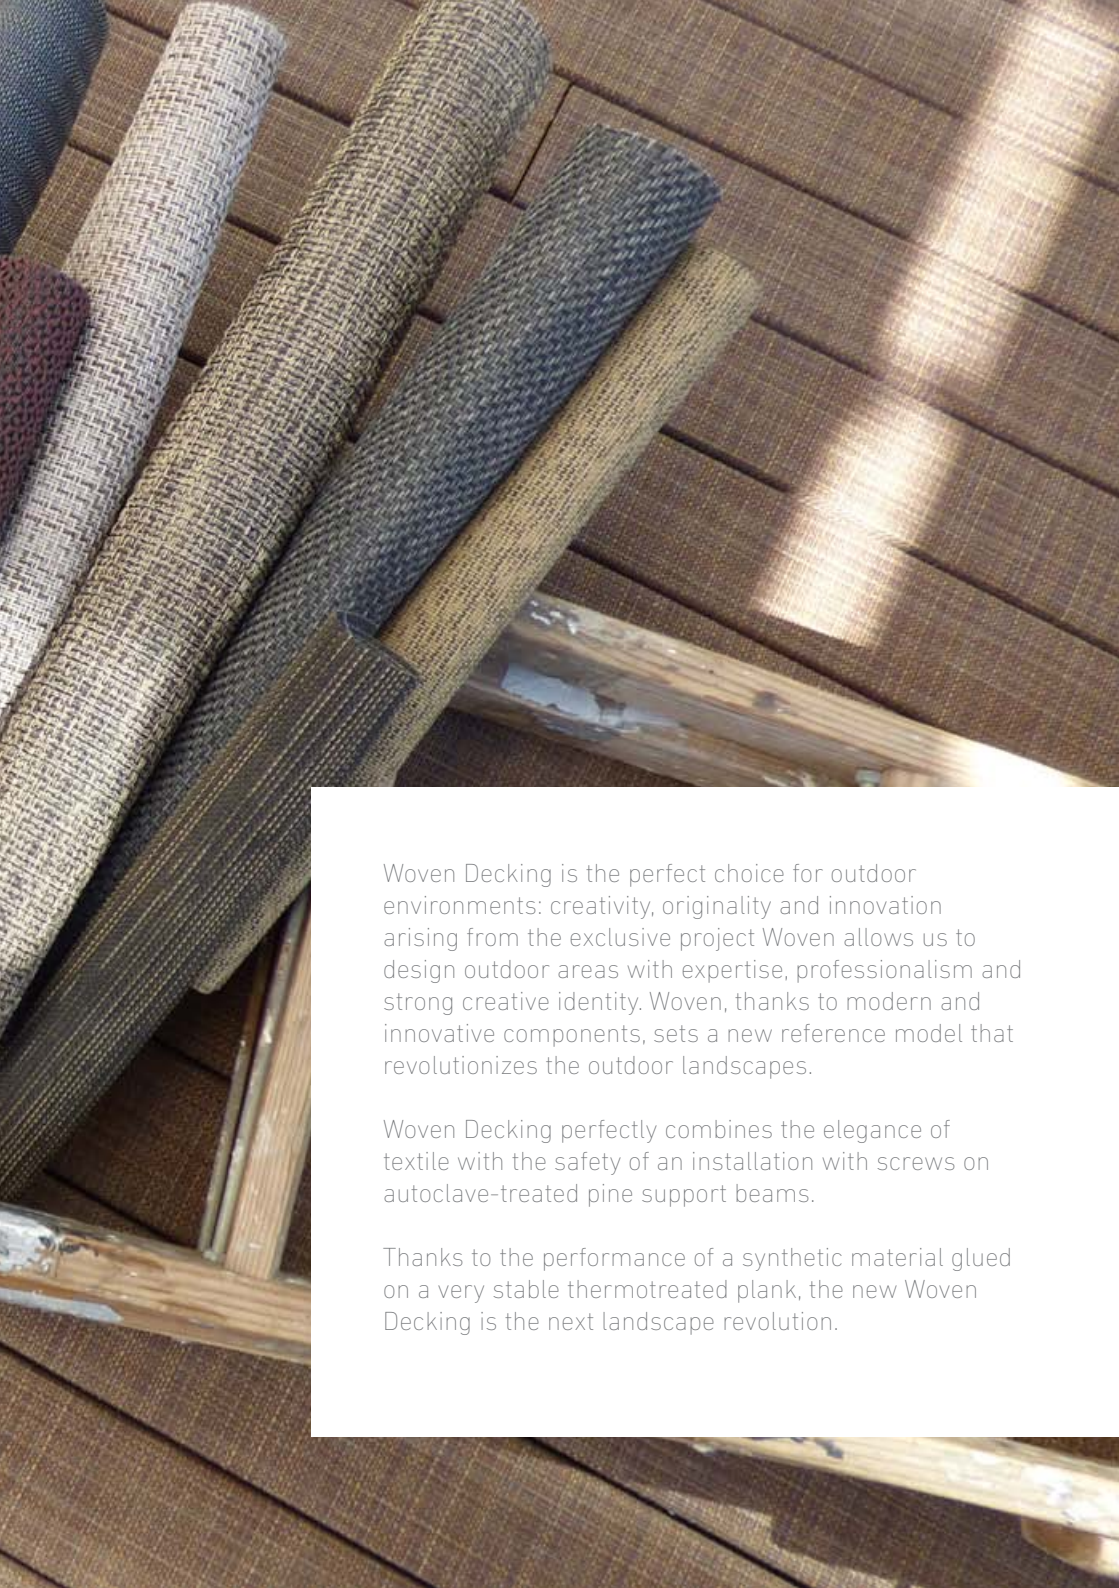

*Woven textile on
waterproof rigid boards*

WV4020
Jaggery

WV5203
Coconut

WV4021
Rapadura

WV5202
Panela

DECKING

Woven Decking is the perfect choice for outdoor environments: creativity, originality and innovation arising from the exclusive project Woven allows us to design outdoor areas with expertise, professionalism and strong creative identity. Woven, thanks to modern and innovative components, sets a new reference model that revolutionizes the outdoor landscapes.

Woven Decking perfectly combines the elegance of textile with the safety of an installation with screws on autoclave-treated pine support beams.

Thanks to the performance of a synthetic material glued on a very stable thermotreated plank, the new Woven Decking is the next landscape revolution.