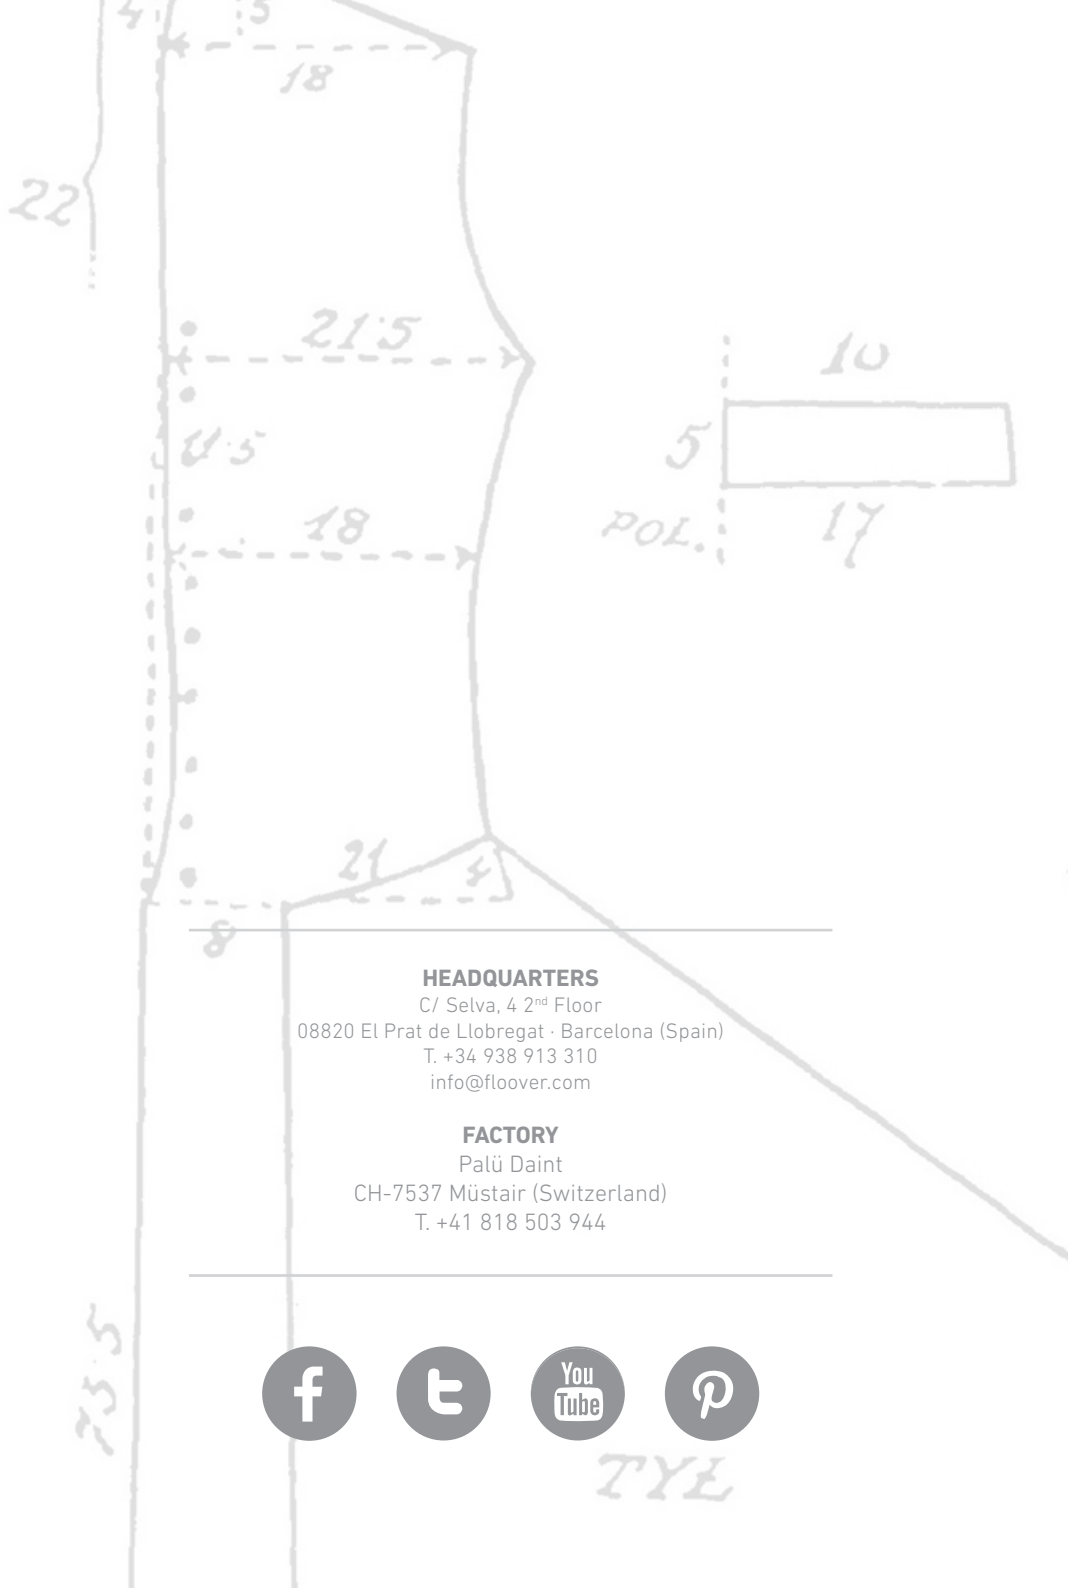

WV4010 - Reflection ^
Decking 2000 x 98 x 22 mm
Decking.
Private house.
Basel (Switzerland)

HEADQUARTERS

C/ Selva, 4 2nd Floor
08820 El Prat de Llobregat · Barcelona (Spain)
T. +34 938 913 310
info@floover.com

FACTORY

Palü Daint
CH-7537 Müstair (Switzerland)
T. +41 818 503 944

TYE