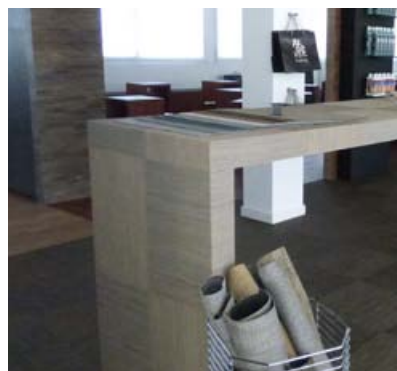

#NOTJUSTFLOORING

Rugs, furniture, wall covering, accessories...

Different applications and solutions with the same textile.