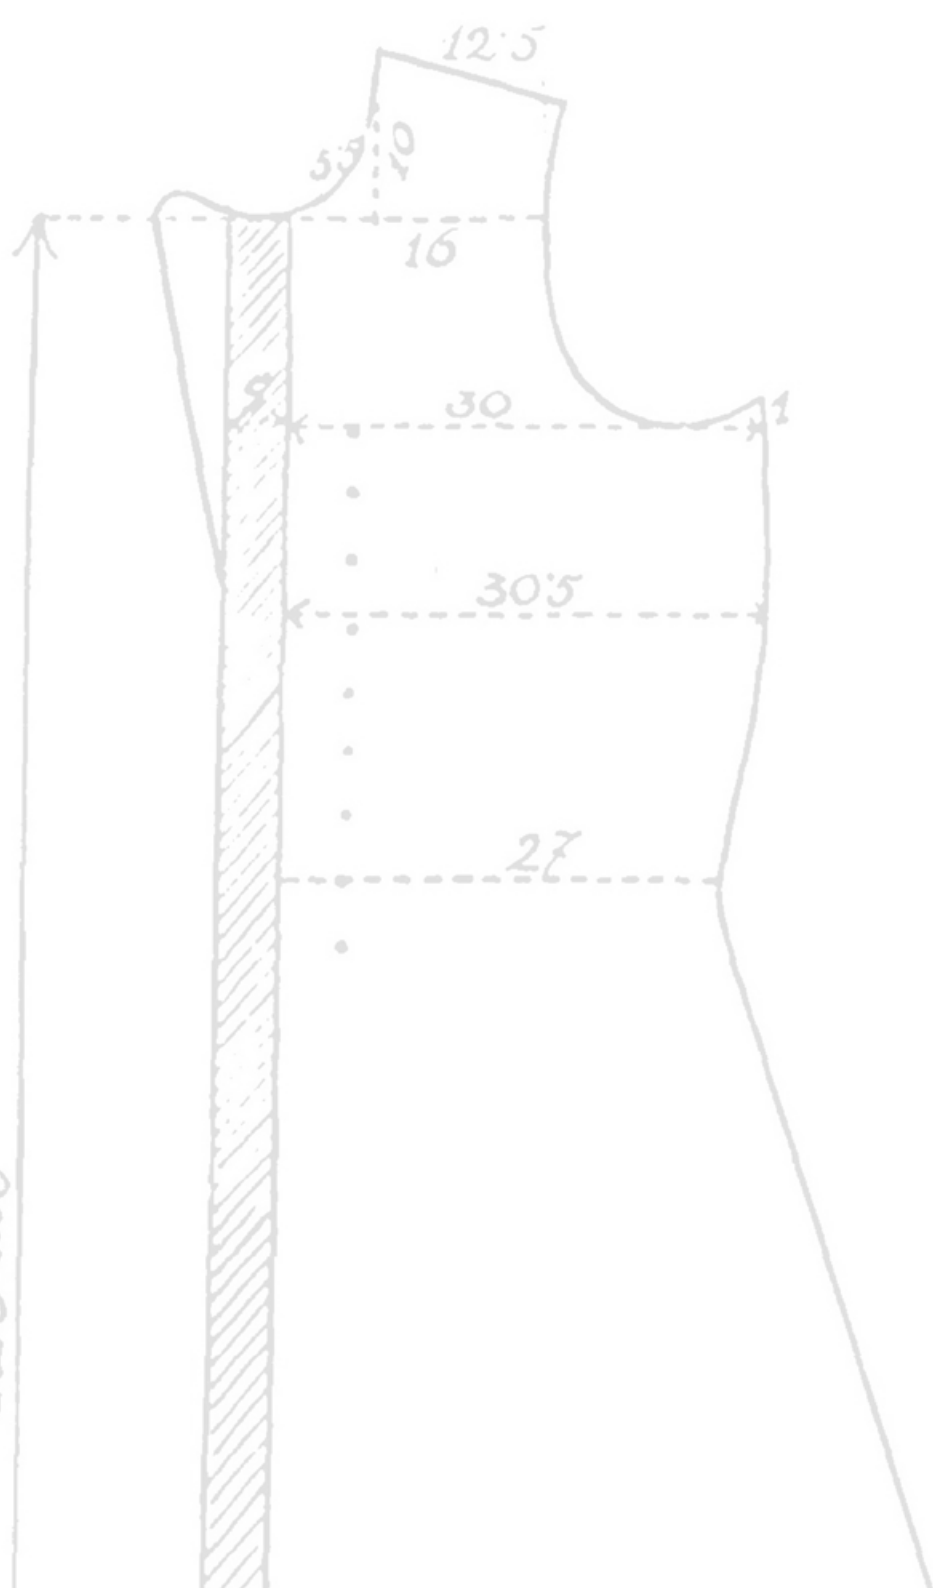

123 cm

INDOOR &
OUTDOOR
WOVEN
SOLUTIONS

COMPANY

The history of Floover began to take shape in 2006 with the union of Andrea Prati and Joan Ferrer, friends and co-owners with extensive experience in the flooring business. Based on the needs and requests of their customers, they developed a new product, Floover, multilayer rigid flooring with designs based on high-end vinyl with the Unilin click system. Later, they developed other versions and incorporated waterproof unlimited designs with remarkable success.