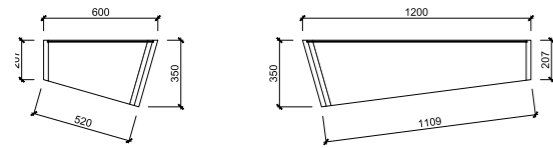

SOLUTIONS - SOLUZIONI

MOSSWALL FURNITURES

NEMUS PENSILE 60

NEMUS PENSILE 120

	W	L
NEMUS PENSILE 60:	60 cm	40 cm
NEMUS PENSILE 120:	120 cm	40 cm

COLORS: NATURAL OR ZENZERO

FINITURE LEGNO:
COLORE NATURALE O ZENZERO