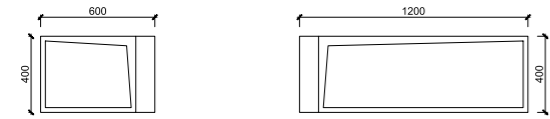

SOLUTIONS - SOLUZIONI

MOSSWALL FURNITURES

NEMUS PENSILE 60

NEMUS PENSILE 120

	W	L
NEMUS PENSILE 60:	60 cm	40 cm
NEMUS PENSILE 120:	120 cm	40 cm

COLORS: NATURAL OR ZENZERO

FINITURE LEGNO:
COLORE NATURALE O ZENZERO